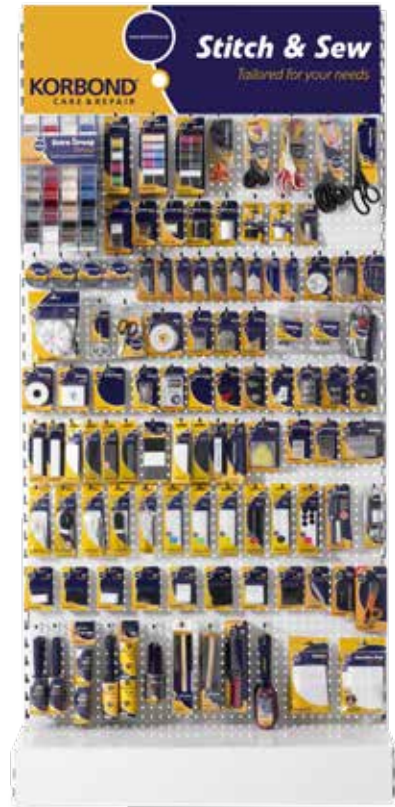

IM+

Im display options offer convenient solutions for customers who are looking for a complete range. We have a number of Im tailored solutions available, however we also offer the ability to customise the product range to meet specific retail requirements.